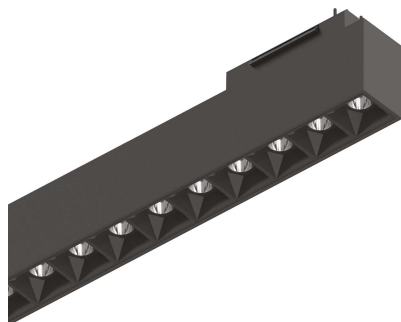

General info

Technical - Systems

Indoor track mounted linear fitting with integrated LED sources and direct light emission

Ean	8021696223018
Item	ARCA ACCENT 29W 4000K BK
Installation	Arca profile
Guarantee	5 years
Gross weight	0.91 kg
Volume	0.008678 m ³

Technical info

Net weight	0.7 kg
Insulation class	III
Protection index	IP20
Compliance	CE
Operating temperature	0° ~ +40 °C
Full load efficiency	X
Dimmer	NO, On-Off
Power output	48 V DC
Power supply	Required, remoted, not included NO, elettronico
Accessories not included	Arca profile

Source info

Integrated source	Integrated LED module
Replaceable source	Replaceable (by qualified operators only)
Power	29 W
Emission	Direct
Max consumption	max 29 W
Features LED	LED SMD OSRAM
CCT LED	4000 K
Duration LED (t. 25°C)	50000 h
CRI	> 80
SDCM	3
Light beam	35°
UGR Maximum	< 13
Light beam flux	3950 lm
Useful light flux	2920 lm
Photobiological risk	2