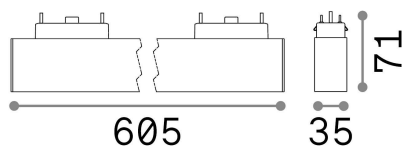

General info

Technical - Systems

Indoor track mounted linear fitting with integrated LED sources and direct light emission

Ean	8021696223018
Item	ARCA ACCENT 29W 4000K BK
Installation	Arca profile
Guarantee	5 years
Gross weight	0.91 kg
Volume	0.008678 m ³

Technical info

Net weight	0.7 kg
Insulation class	III
Protection index	IP20
Compliance	CE
Operating temperature	0° ~ +40 °C
Full load efficiency	X
Dimmer	NO, On-Off
Power output	48 V DC
Power supply	Required, remoted, not included NO, elettronico
Accessories not included	Arca profile

Source info

Integrated source	Integrated LED module
Replaceable source	Replaceable (by qualified operators only)
Power	29 W
Emission	Direct
Max consumption	max 29 W
Features LED	LED SMD OSRAM
CCT LED	4000 K
Duration LED (t. 25°C)	50000 h
CRI	> 80
SDCM	3
Light beam	35°
UGR Maximum	< 13
Light beam flux	3950 lm
Useful light flux	2920 lm
Photobiological risk	2